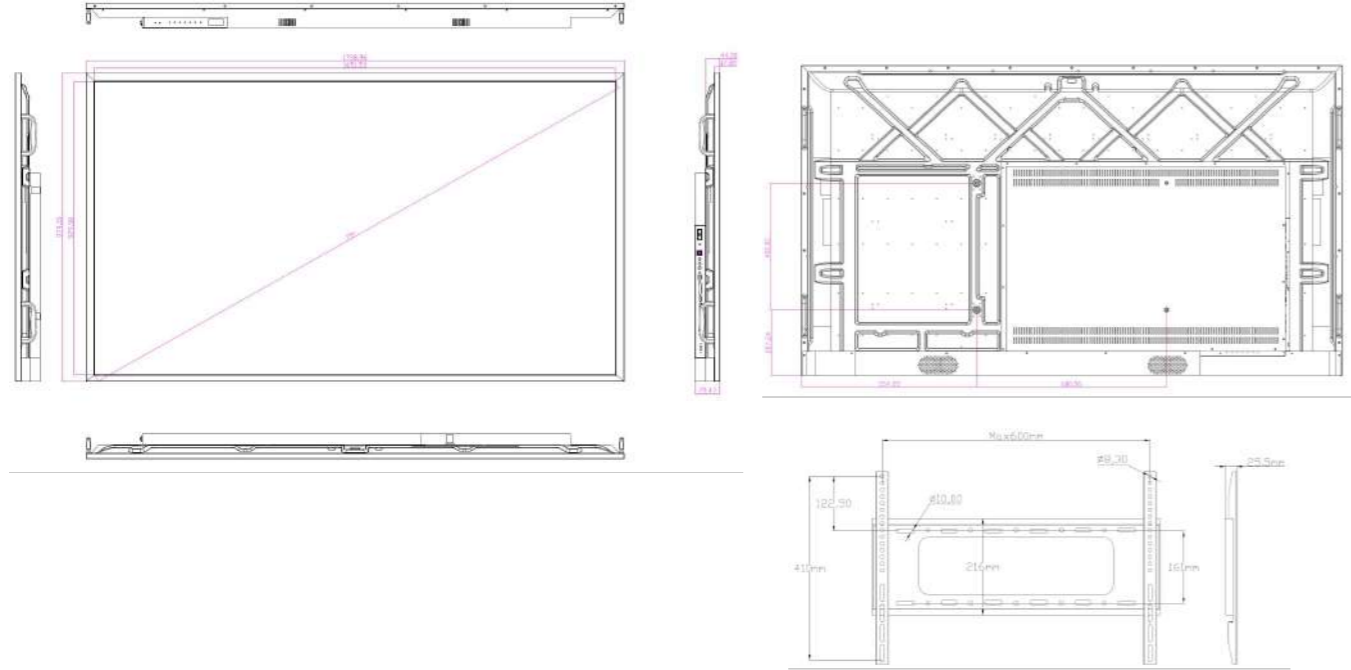

U98UDLN

Screen Size 98"	Backlight LED	Viewing Angle 178°/178°
Resolution 3840×2160	Aspect Ratio 16:9	Color 1.06B
Power Consumption <503w	Response time 5ms	Net Weight ≈62KG
Integrated Speaker 8Ω/15Wx2+8Ω/20W	Contrast Ratio 1200:1	Brightness 500cd/m2

U110UDLN

Screen Size 110"	Backlight LED	Viewing Angle 178°/178°
Resolution 3840×2160	Aspect Ratio 16:9	Color 1.06B
Power Consumption <720w	Response time 5ms	Net Weight ≈86KG
Integrated Speaker 8Ω/15Wx2+8Ω/20W	Contrast Ratio 1200:1	Brightness 450cd/m2

INPUTS/OUTPUTS

INPUT-
2x HDMI / 1 x DVI / 1 x VGA/ 1 xRS232 / 1 x USB2.0 / 1 x DP

OUTPUT-
1x HDMI / 2 x RS232

Specifications

Model	U55HDLN	U65HDLN	U75HDLN	U86HDLN	U98HDLN	U110HDLN
Size (inch)	55"	65"	75"	86"	98"	110"
Backlight	DLED	DLED	DLED	DLED	DLED	DLED
NetWeight	20KG	30KG	36KG	50KG	62.3KG	85.7KG
Contrast Ratio	1200:1	1200:1	1200:1	1200:1	1200:1	1200:1
Response time	5ms	5ms	5ms	5ms	5ms	5ms
Viewing Angle	178°/178°	178°/178°	178°/178°	178°/178°	178°/178°	178°/178°
Power Consumption	<100W	<170W	<265W	<380W	<503W	<720W
Brightness (cd/㎡)	450	350	350	400	500	450
Resolution	4K@60Hz	4K@60Hz	4K@60Hz	4K@60Hz	4K@60Hz	4K@60Hz
Bilateral Border	1.07B					
Signal input	HDMI / DVI / VGA / RS232 / DP / USB2.0					
Aspect Ratio	16:9					
Power Supply	100-240VAC, 50/60 Hz					
Control method	RS232/RJ45,IR					
Packing size (W×H×D)	1345mmx850mmx150mm	1625mmx1065mmx220mm	1850mmx1180mmx30mm	2095mmx1320mmx240mm	2390mmx1460mmx260mm	2500mmx1431.84mmx81.8mm

Machine size specification 75"

Machine size specification 86"

98" Professional LED Backlit LCD Display

Machine size specification 98"