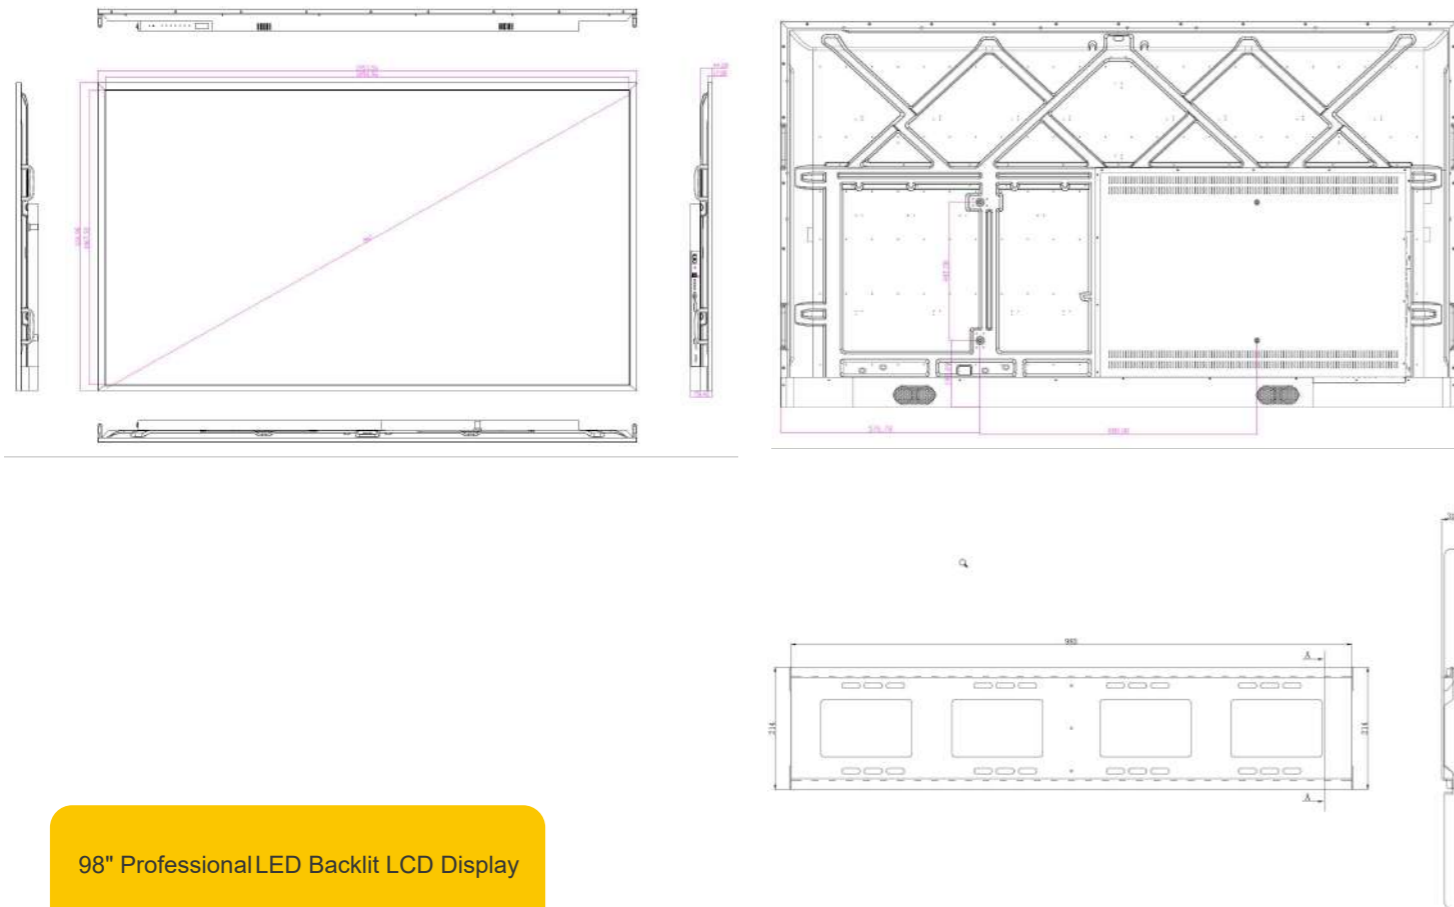

U98UDLN

Screen Size 98"	Backlight LED	Viewing Angle 178°/178°
Resolution 3840×2160	Aspect Ratio 16:9	Color 1.06B
Power Consumption <503w	Response time 5ms	Net Weight ≈62KG
Integrated Speaker 8Ω/15Wx2+8Ω/20W	Contrast Ratio 1200:1	Brightness 500cd/m2

U110UDLN

Screen Size 110"	Backlight LED	Viewing Angle 178°/178°
Resolution 3840×2160	Aspect Ratio 16:9	Color 1.06B
Power Consumption <720w	Response time 5ms	Net Weight ≈86KG
Integrated Speaker 8Ω/15Wx2+8Ω/20W	Contrast Ratio 1200:1	Brightness 450cd/m2

INPUTS/OUTPUTS

INPUT-
2x HDMI / 1 x DVI / 1 x VGA/ 1 xRS232 / 1 x USB2.0 / 1 x DP

OUTPUT-
1x HDMI / 2 x RS232

Specifications

Model	U55HDLN	U65HDLN	U75HDLN	U86HDLN	U98HDLN	U110HDLN
Size (inch)	55"	65"	75"	86"	98"	110"
Backlight	DLED	DLED	DLED	DLED	DLED	DLED
NetWeight	20KG	30KG	36KG	50KG	62.3KG	85.7KG
Contrast Ratio	1200:1	1200:1	1200:1	1200:1	1200:1	1200:1
Response time	5ms	5ms	5ms	5ms	5ms	5ms
Viewing Angle	178°/178°	178°/178°	178°/178°	178°/178°	178°/178°	178°/178°
Power Consumption	<100W	<170W	<265W	<380W	<503W	<720W
Brightness (cd/㎡)	450	350	350	400	500	450
Resolution	4K@60Hz	4K@60Hz	4K@60Hz	4K@60Hz	4K@60Hz	4K@60Hz
Bilateral Border	1.07B					
Signal input	HDMI / DVI / VGA / RS232 / DP / USB2.0					
Aspect Ratio	16:9					
Power Supply	100-240VAC, 50/60 Hz					
Control method	RS232/RJ45,IR					
Packing size (W×H×D)	1345mmx850mmx150mm	1625mmx1065mmx220mm	1850mmx1180mmx30mm	2095mmx1320mmx240mm	2390mmx1460mmx260mm	2500mmx1431.84mmx81.8mm

Machine size specification 75"

Machine size specification 86"

98" Professional LED Backlit LCD Display

Machine size specification 98"