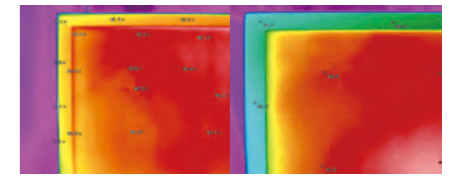

Professional Display

Product Features

- Single display applications of large sizes, 55", 65",75",86",98",110";
- Professional grade LCD displays with LED backlit with lifespan 100,000hr;
- FHD 1920x1080 & Ultra HD 3840x2160 display resolution makes perfect and vivid picture;
- Aluminum frame with narrow bezel 27.3mm & bezel colors customized available;
- PC expansion slots, easy to input/output the audio video signal;
- With the smart power energy saving function, the stand-by power consumption can be 0.5W;
- Designed for 24/7 usage;

Product Features

High Brightness

iSEMC's professional display have a higher level of brightness than that of normal LCD displays, making images appear more vivid even in bright environments, lifelike details remain visible and clear.

High Contrast Ratio

iSEMC's professional displays have higher contrast ratio than those of a normal television, which can enrich the depth and realism of the image.

Contrasted with the front frame

The temperature of screen and front frame tested by thermal imager is dropped 7.6 degrees by modifying the air ducts and fans

Gray scale response time

With a gray scale response time of less than 8ms, it effectively enhances the moving image's display effect, and eliminates the problem of smear marks, thus presenting the images more smoothly.