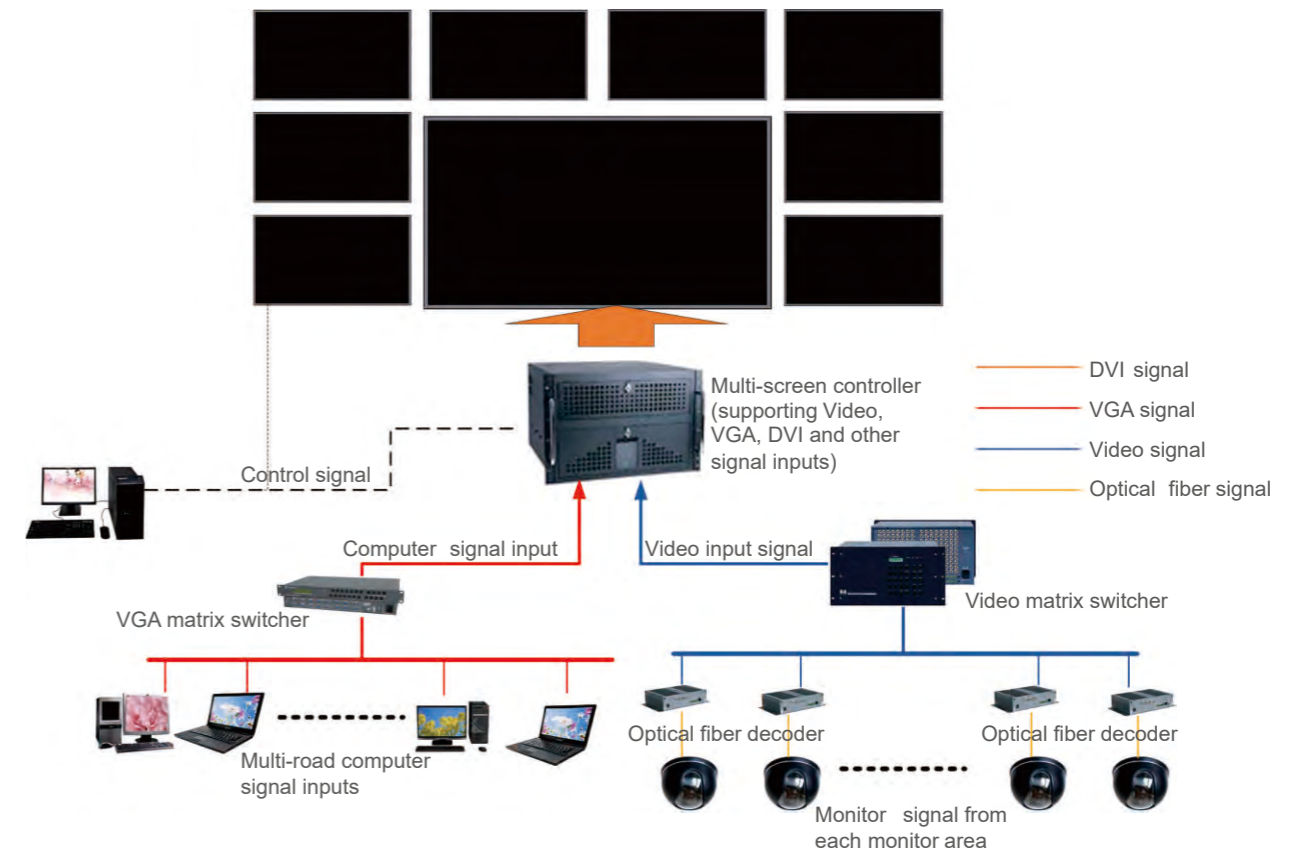

Comparison of back-case tested by thermal imager (at the fan)

The temperature of the back-case (at the fan) is dropped 10.2 degrees by modifying the air ducts and fans

The Topology of Supervisory Control Application

86-inch professional display adopts DLED full-array backlight panel, with more delicate image quality and clearer definition. Its super-large screen has 4K x 2K Ultra HD resolution and 1200:1 HD contrast ratio, which can restore the original color effect. 27mm for the ultra-narrow aluminum frame makes the appearance more simple and elegant. Professional industry LED panel can realize energy saving and longer life.

INPUTS/OUTPUTS

INPUT-
2x HDMI / 1 x DVI / 1 x VGA / 1 xRS232 / 1 x USB2.0 / 1 x DP
OUTPUT-
1x HDMI / 2 x RS232

98" Ultra HD 4K x 2K Professional LED Backlit LCD Display

98-inch professional display adopts LED full-array backlight panel, with more delicate image quality and clearer definition. Its super-large screen has 4K x 2K Ultra HD resolution and 1200:1 HD contrast ratio, which can restore the original color effect. 28mm for the ultra-narrow aluminum frame makes the appearance more simple and elegant. Professional industry LED panel can realize energy saving and longer life.

U98UDLN

Screen Size 98"	Backlight LED	Viewing Angle 178°/178°
Resolution 3840×2160	Aspect Ratio 16:9	Color 1.06B
Power Consumption <503w	Response time 5ms	Net Weight ≈62KG
Integrated Speaker 8Ω/15Wx2+8Ω/20W	Contrast Ratio 1200:1	Brightness 500cd/m2